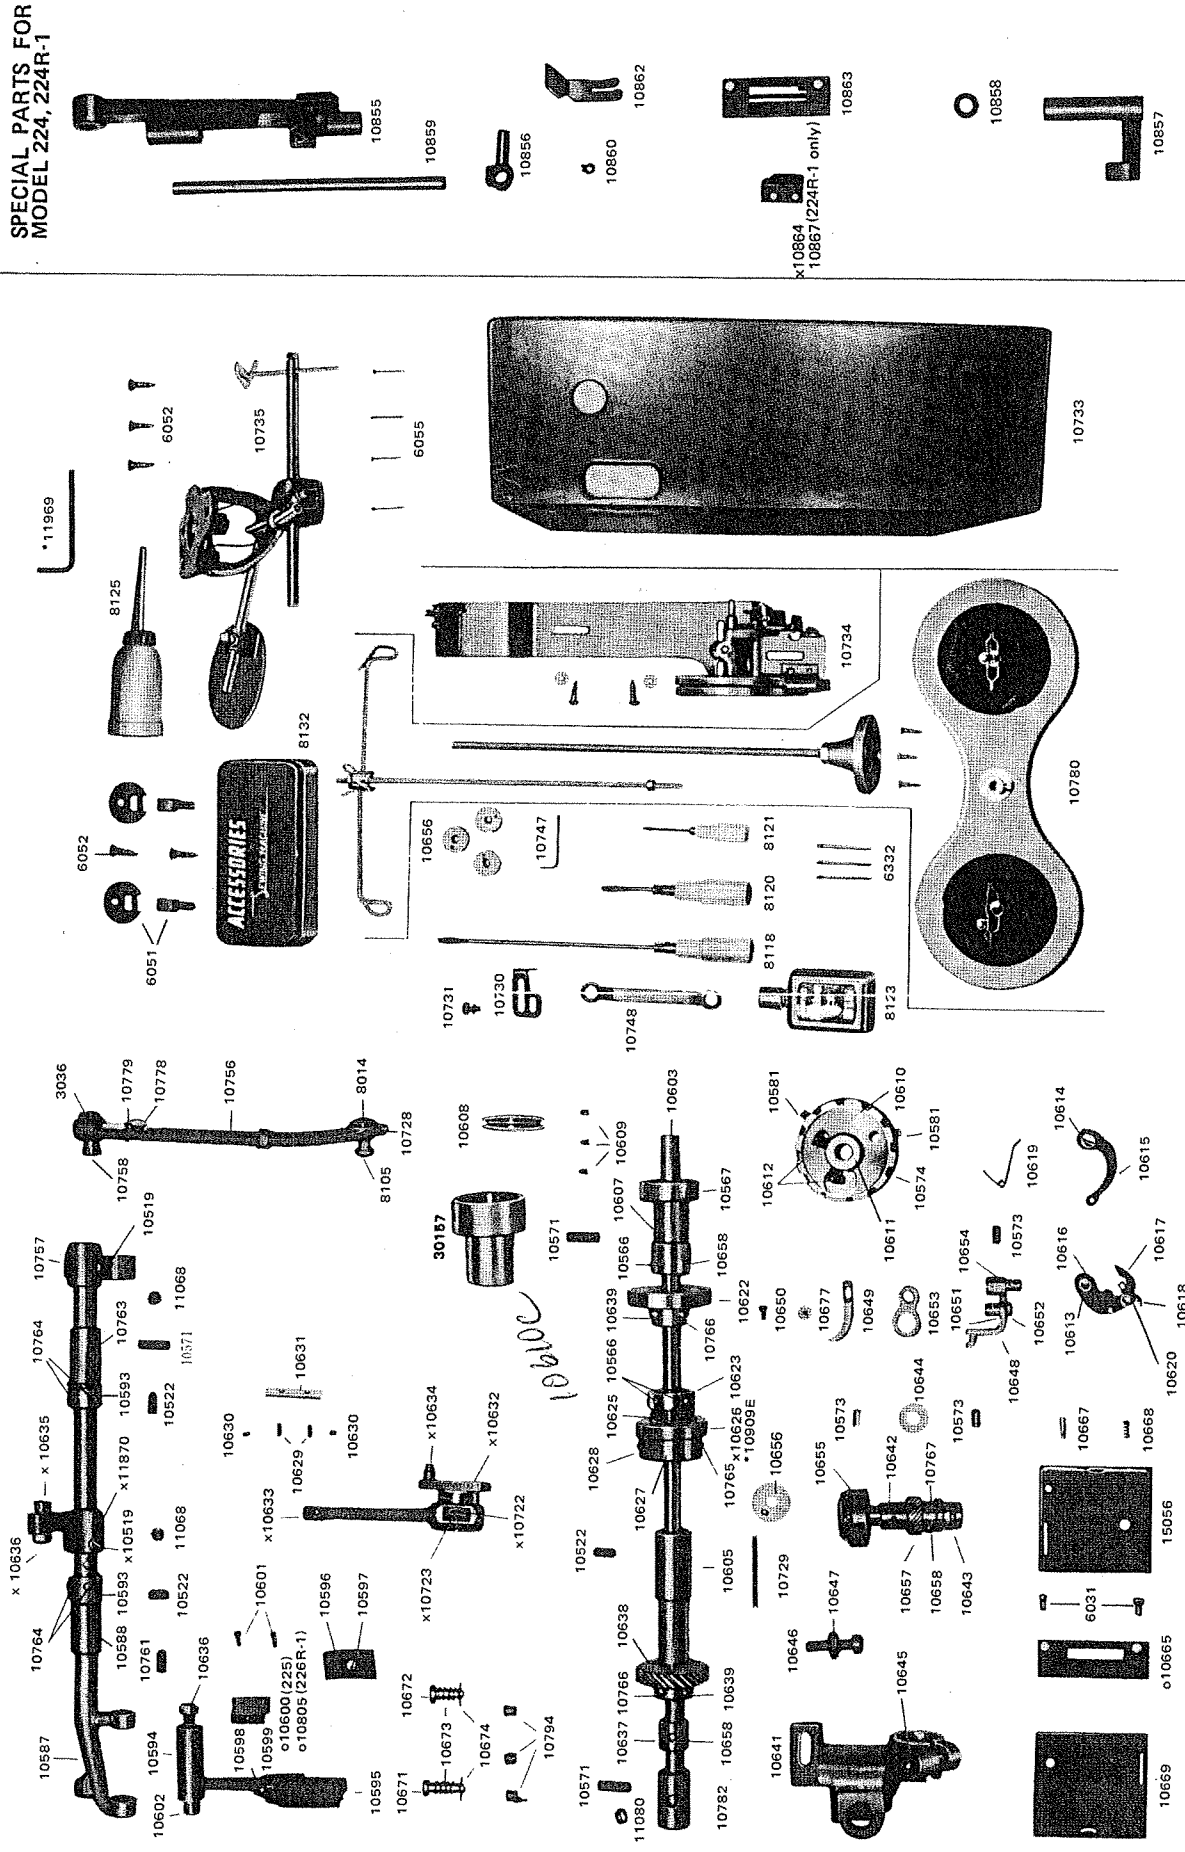

PARTS CHART FOR CONSEW MODEL 224, 224R-1

A B C D E F G H I J K L M N O P Q R S T U V

SPECIAL PARTS FOR
MODEL 224, 224R-1

CONSEW

1 2 3 4 5 6 7 8 9 10 11 12 13 14

,225,226R-1

a b c d e f g h i j

BELT GUARD (Optional equipment)

* marked parts are only for Model 224R-1, 226R-1
 x marked parts are only for Model 224, 225
 o marked parts are only for Model 225, 226R-1

L,225,226R-1 2

a b c d e f g h i j

REVERSE FEEDING